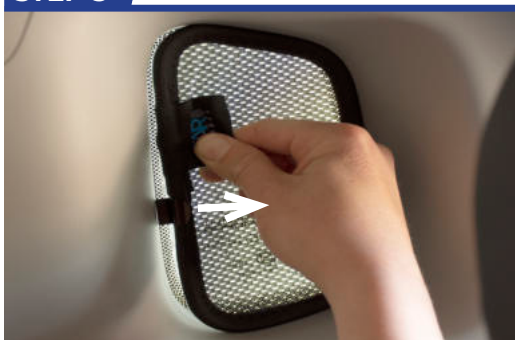

STEP 10

Repeat this whole process for the other side.

Installation

JEEP COMPASS 5DR
JEE-COMP-5-A

Components Needed

Port Shades

CL-M02 x 4

Port Shade Installation

STEP 1

STEP 2

STEP 3

STEP 4

STEP 5

STEP 6

Repeat this whole process for the other side.

Installation