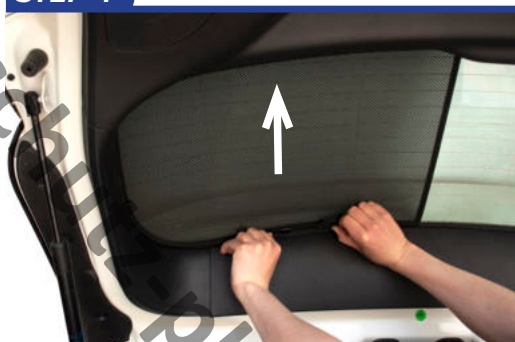

Installation

JEEP COMPASS 5DR
JEE-COMP-5-A

Components Needed

Tailgate Shade Installation

STEP 1

STEP 2

STEP 3

STEP 4

STEP 5

STEP 6